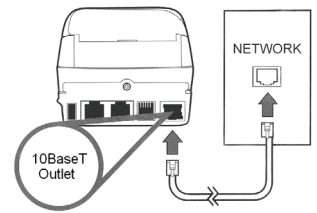

Equipment Setup Guide for Verifone[®] Vx570

HIGH SPEED CONNECTION

- 1A.** Connect one end of a standard RJ45 cable (not supplied) to a network outlet in the wall, modem, or router.
- 1B.** Connect the other end to the terminal 10BaseT outlet, as illustrated at left.
- 1C.** Have someone from your IT department make sure that port 443 is open on the network.