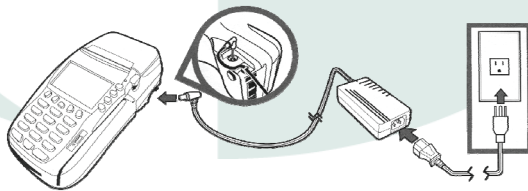

1. **4.** If "CONNECTED" says "NO", disconnect and reconnect the power cable.